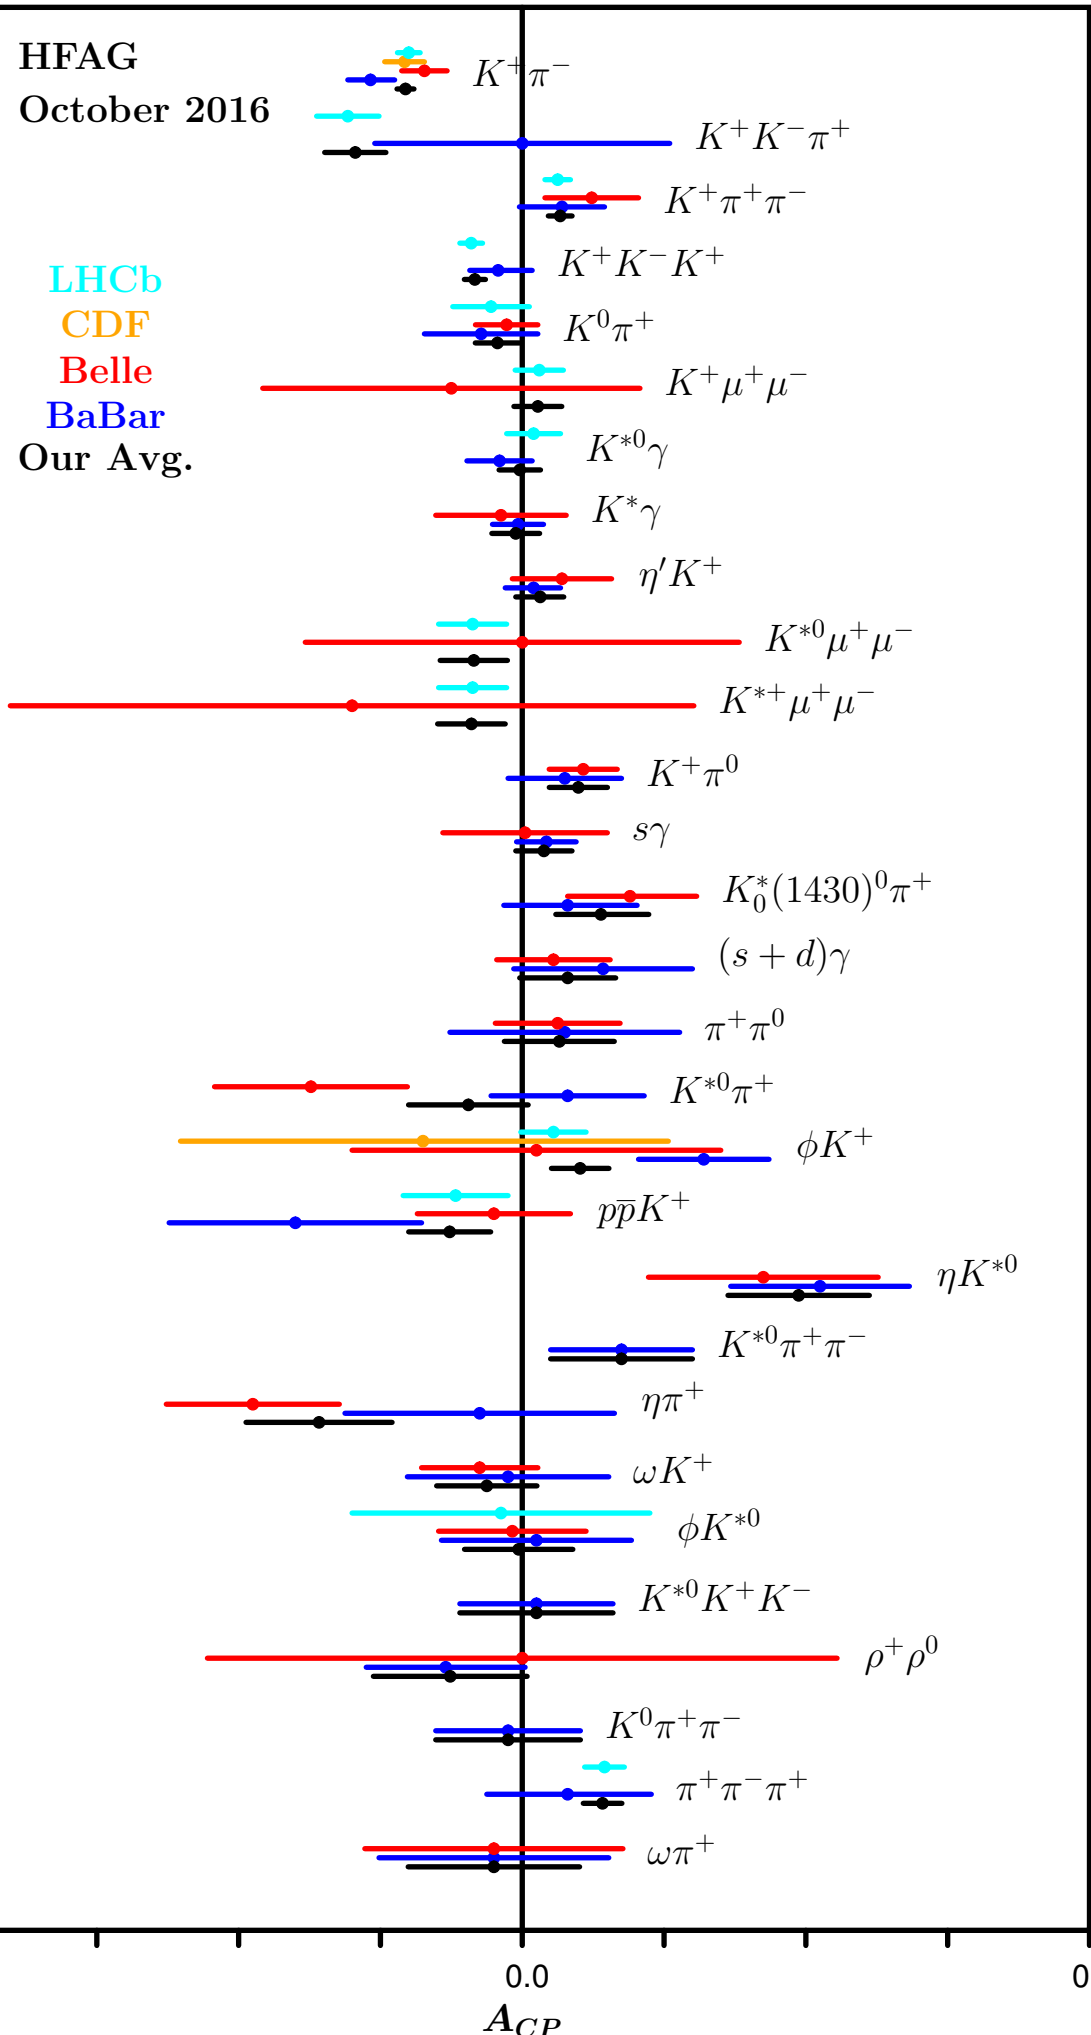

HFAG

October 2016

LHCb

CDF

Belle

BaBar

Our Avg.

-0.4

A_{CP}

0.4