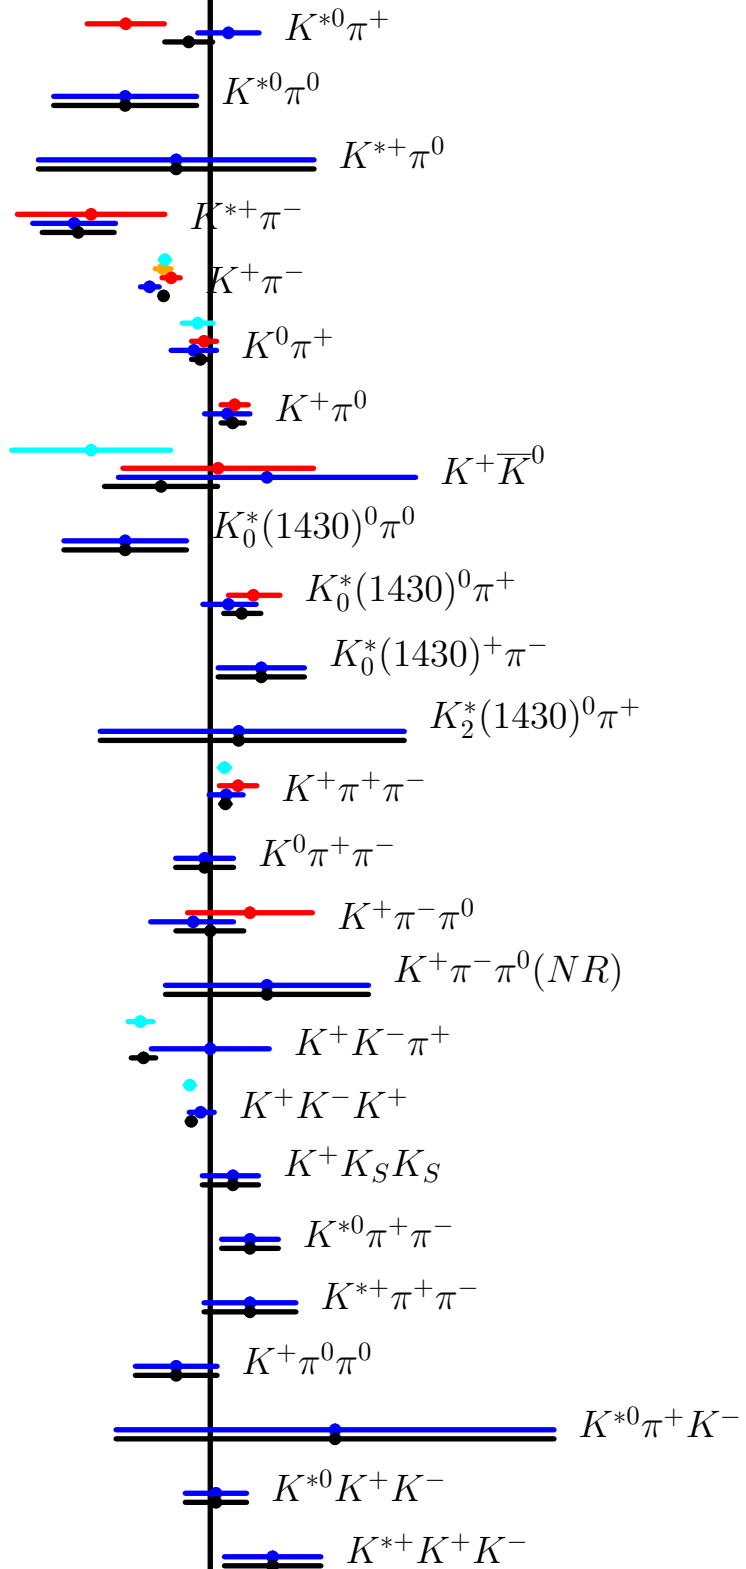

HFAG

October 2016

LHCb

CDF

Belle

BaBar

Our Avg.

A_{CP}

-1.0

0.0

1.0