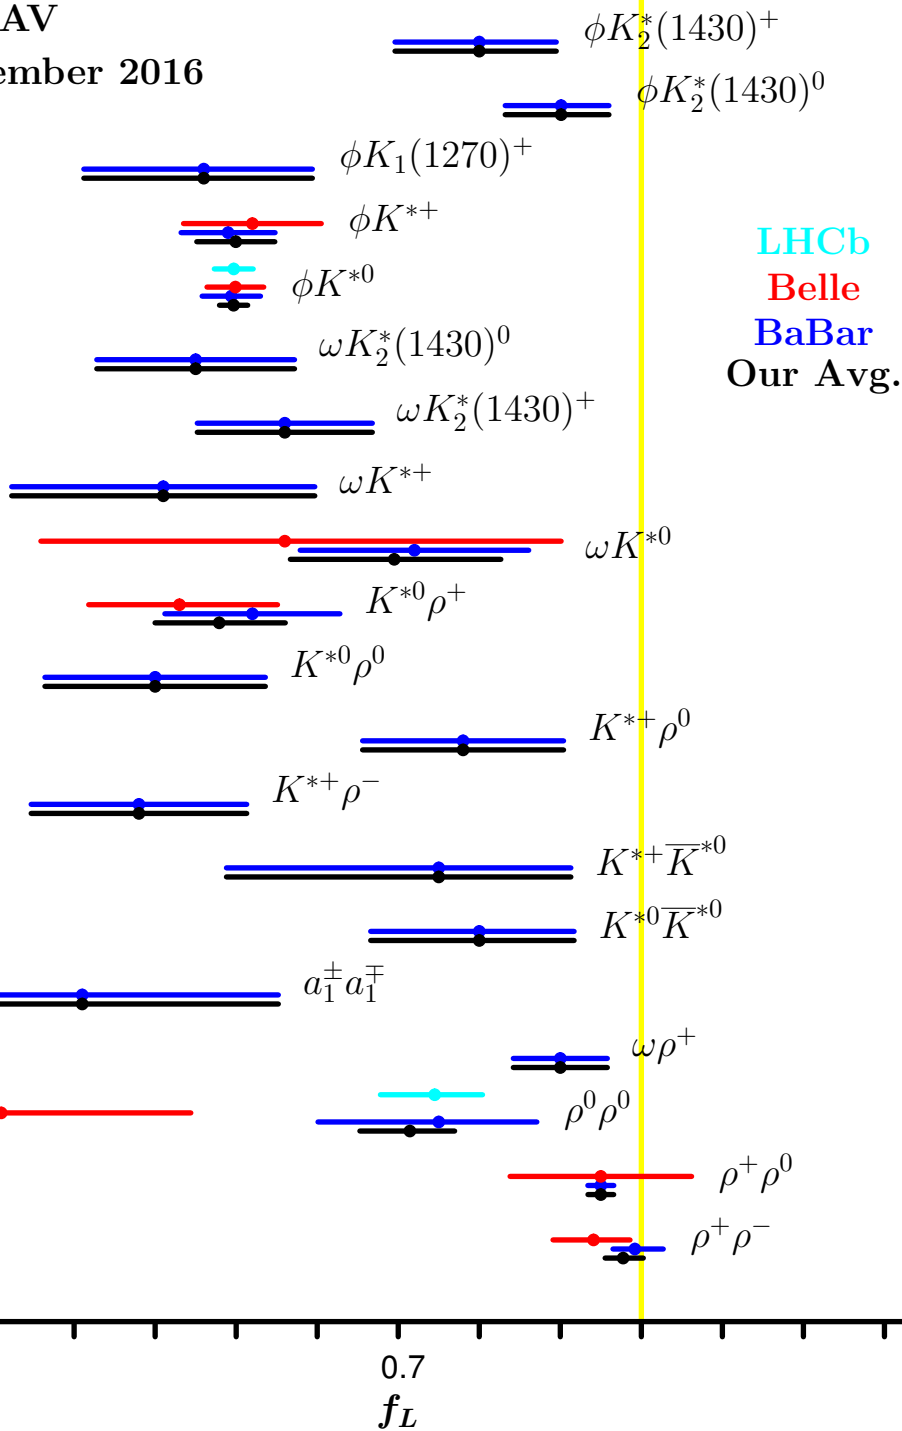

HFLAV

November 2016

LHCb

Belle

BaBar

Our Avg.

0.0

0.7

1.4

 f_L