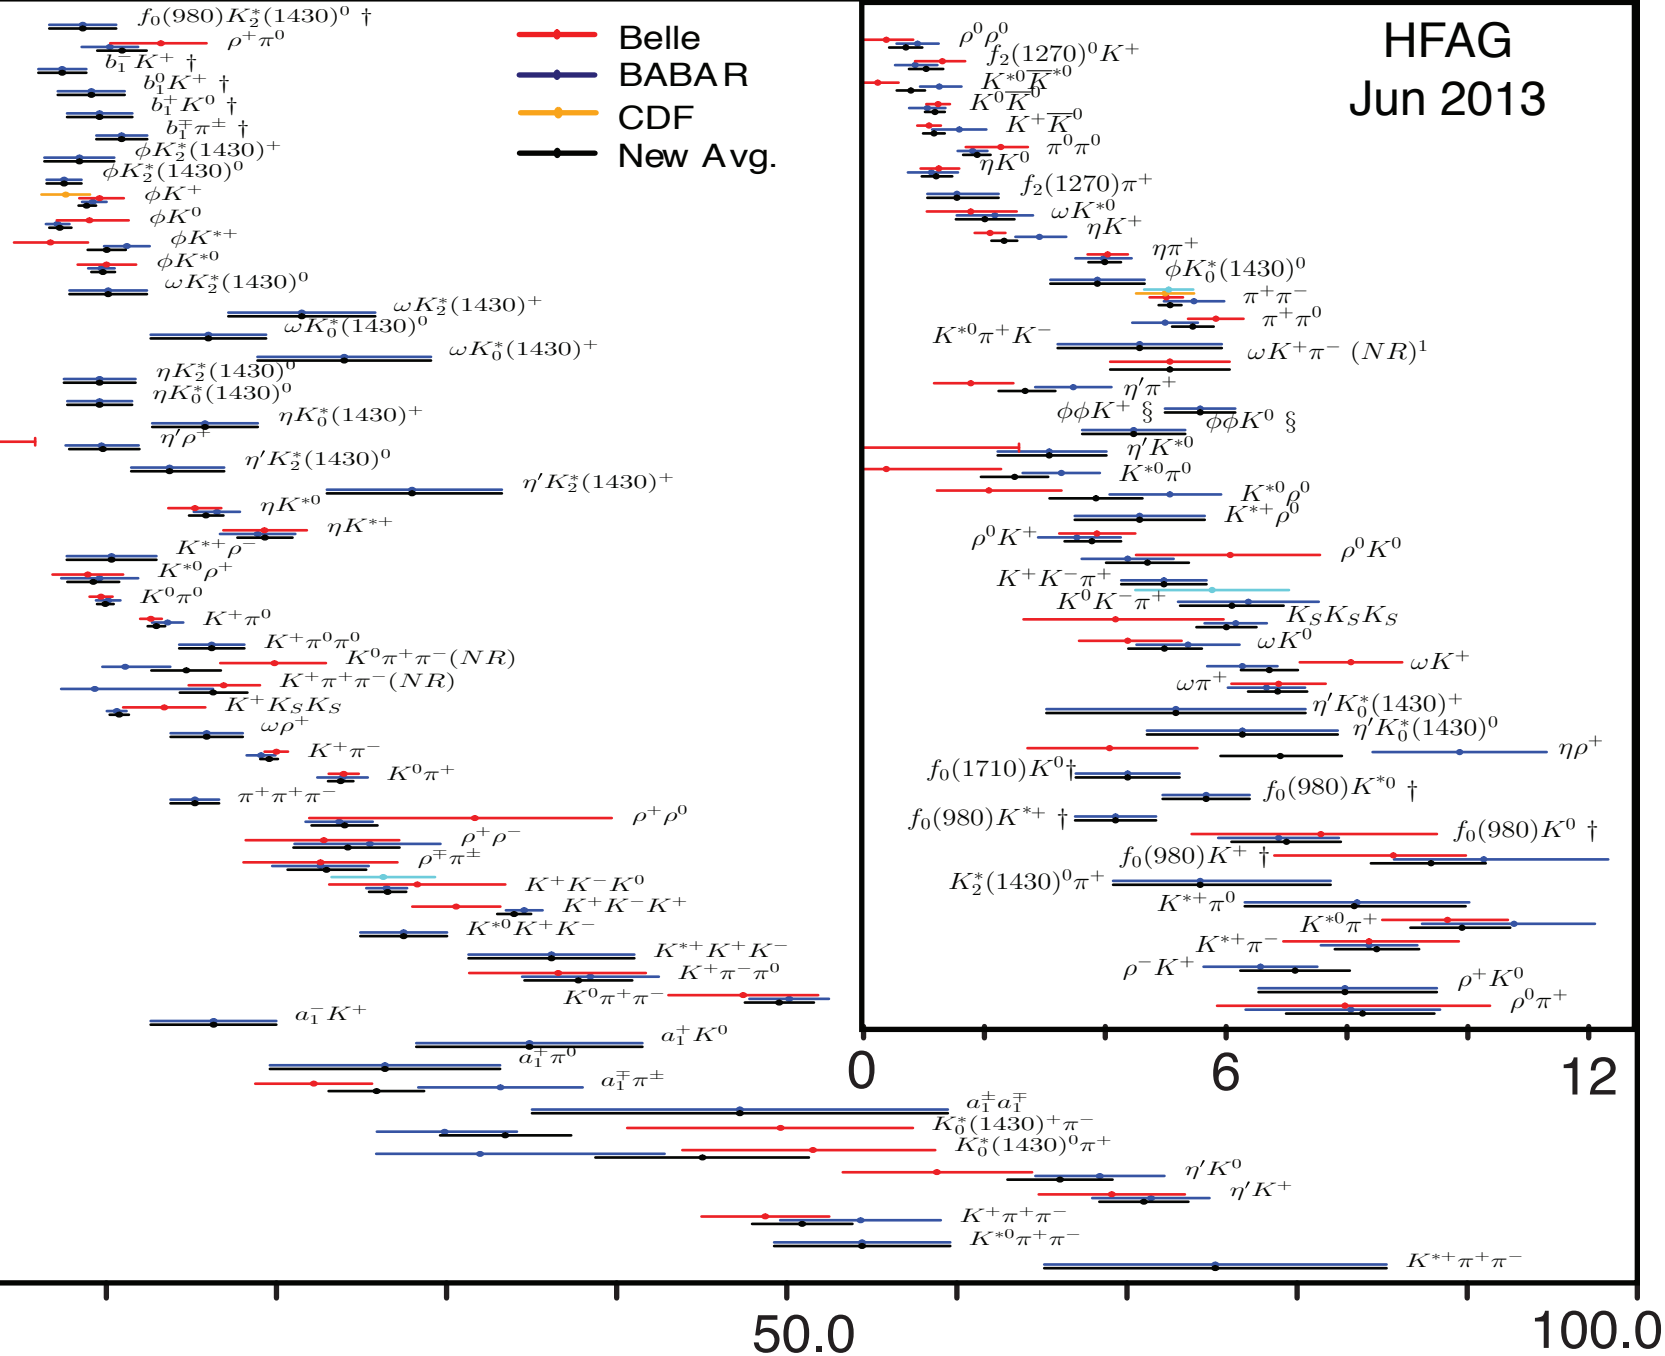

Charmless Mesonic B Branching Fractions

HFAG
Jun 2013

—●— Belle
—●— BABAR
—●— CDF
—●— New Avg.

Branching Ratio x 10^6