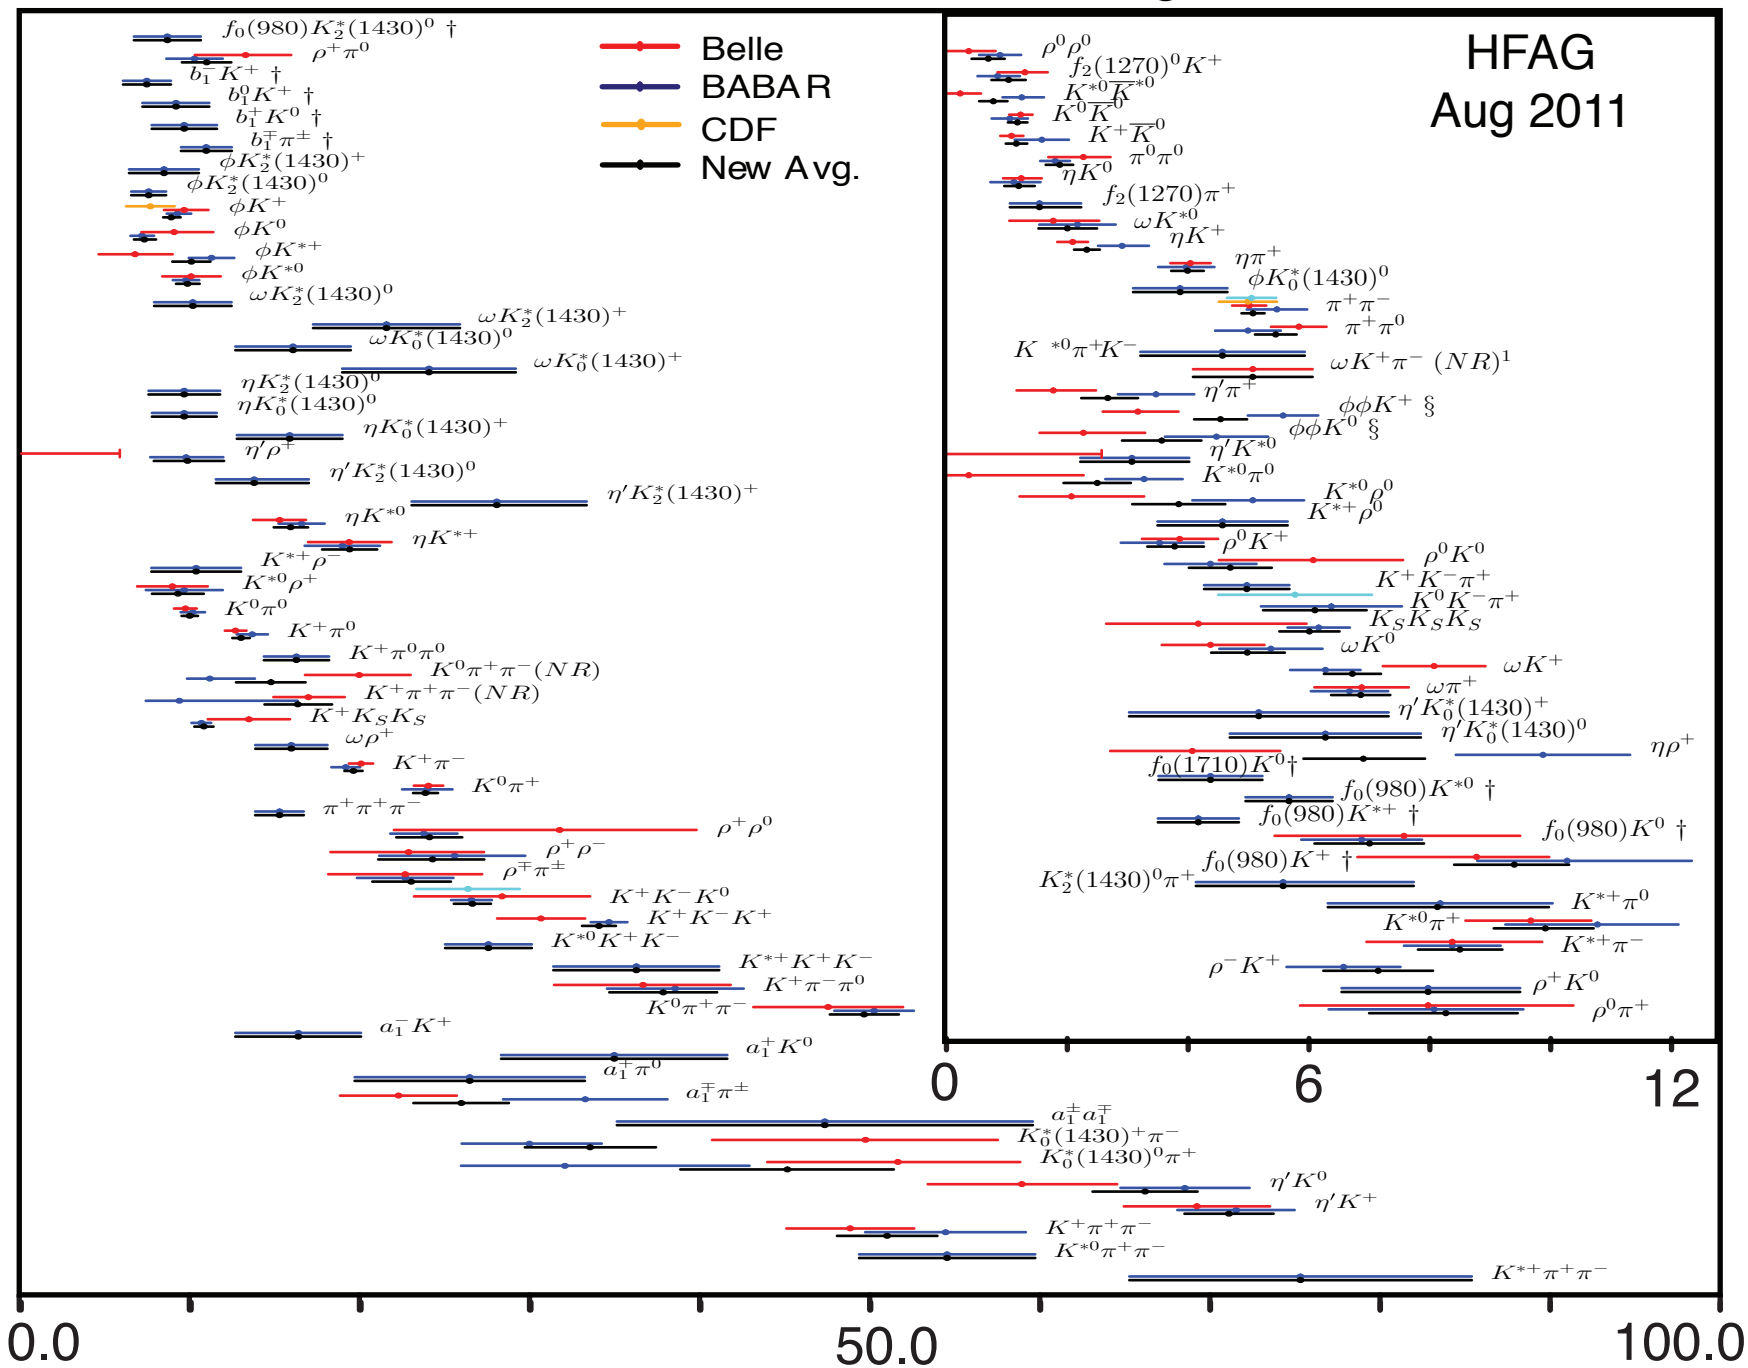

Charmless Mesonic B Branching Fractions

HFAG
Aug 2011

—●— Belle
—●— BABAR
—●— CDF
—●— New Avg.

Branching Ratio x 10^6