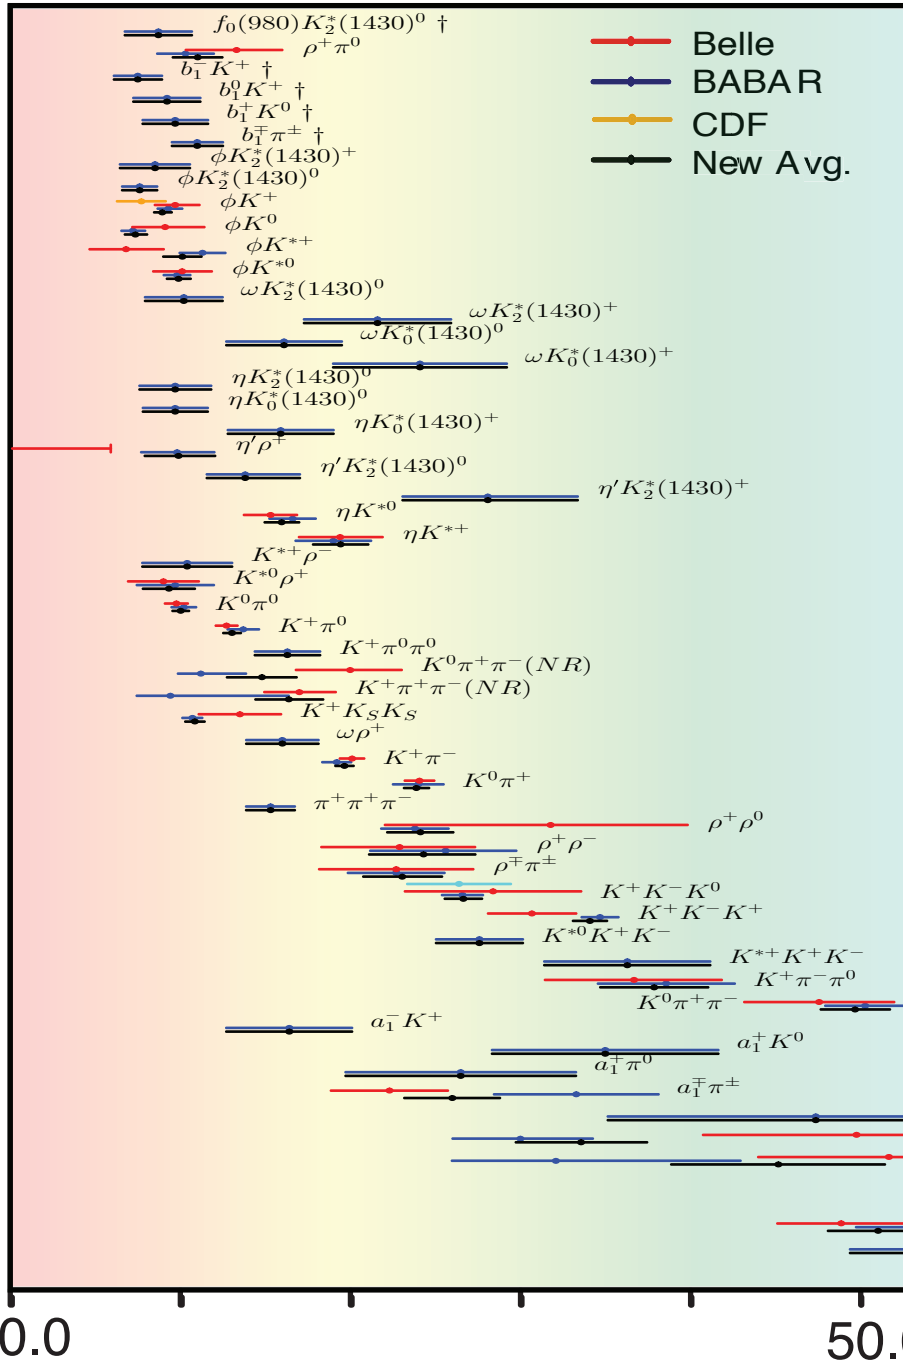

Charmless Mesonic B Branching Fractions

HFAG
Aug 2011

—●— Belle
—●— BABAR
—●— CDF
—●— New Avg.

0 6 12

50.0 100.0

Branching Ratio x 10⁶

0.0 50.0 100.0

Branching Ratio x 10⁶