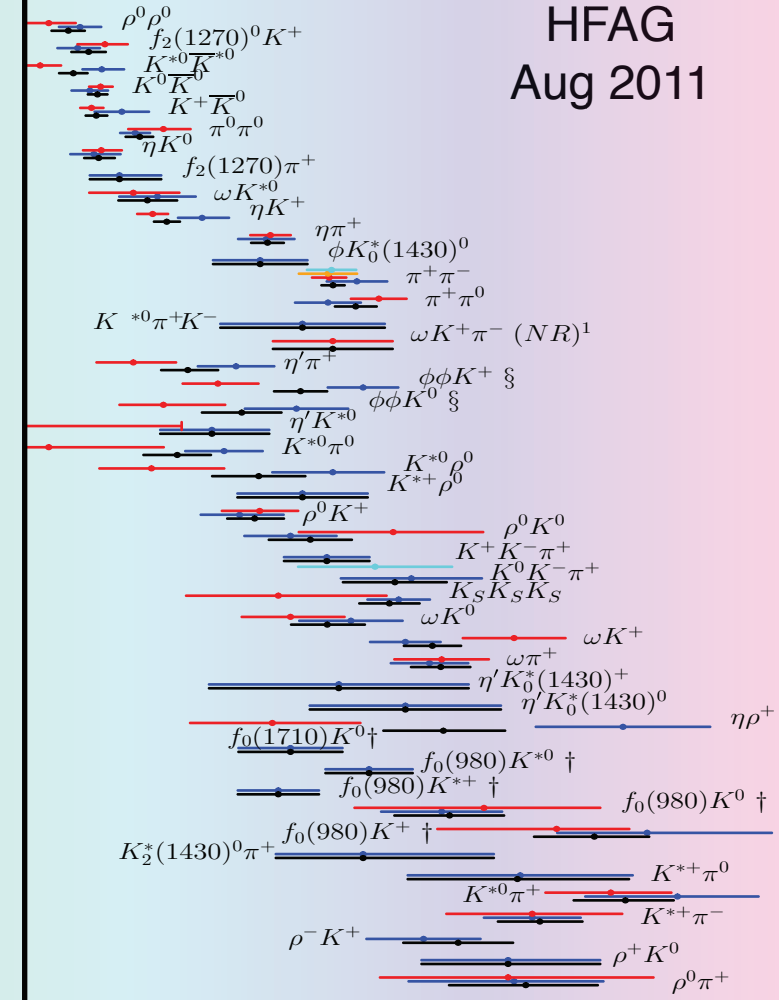

Charmless Mesonic B Branching Fractions

HFAG
Aug 2011

—●— Belle
—●— BABAR
—●— CDF
—●— New Avg.

0 6 12

50.0 100.0

Branching Ratio x 10⁶

0.0 50.0 100.0

Branching Ratio x 10⁶